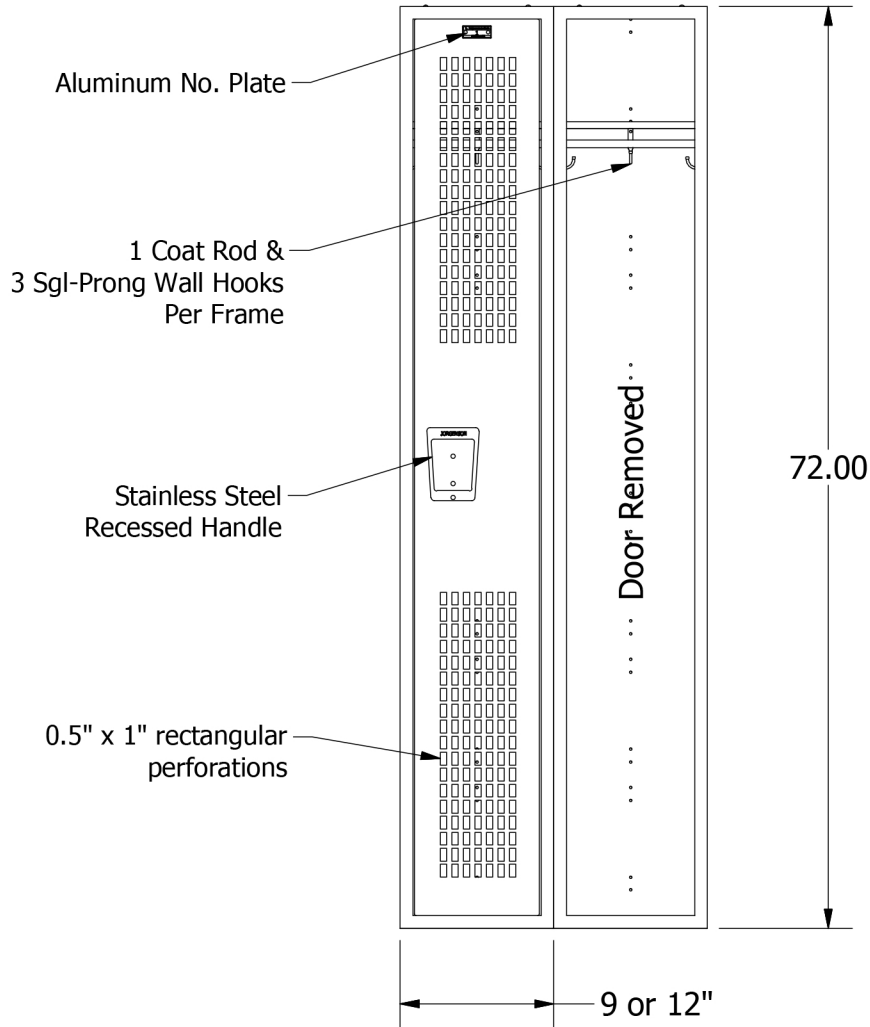

2

1

72" High Single Tier Jorgenson Ventilated Locker

Allow $\frac{1}{16}$ " growth per frame

2

Jorgenson Lockers

1239 South 700 West
Salt Lake City, UT 84104
101 Johnston Circle
Palmetto, GA 30268

Jorgenson Lockers