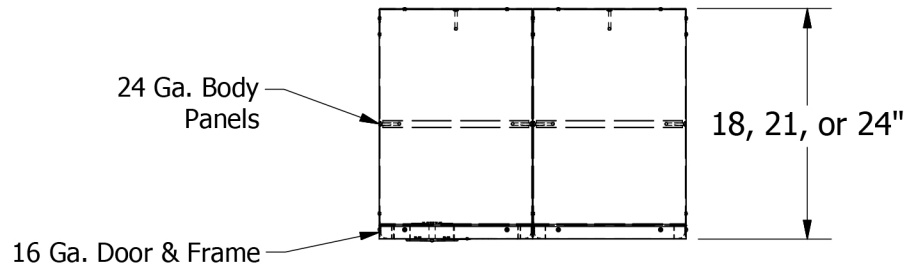

2

1

72" High Single Tier Jorgenson Ventilated Locker

Allow $\frac{1}{16}$ " growth per frame

2

Jorgenson Lockers

1239 South 700 West
Salt Lake City, UT 84104
101 Johnston Circle
Palmetto, GA 30268

Jorgenson Lockers